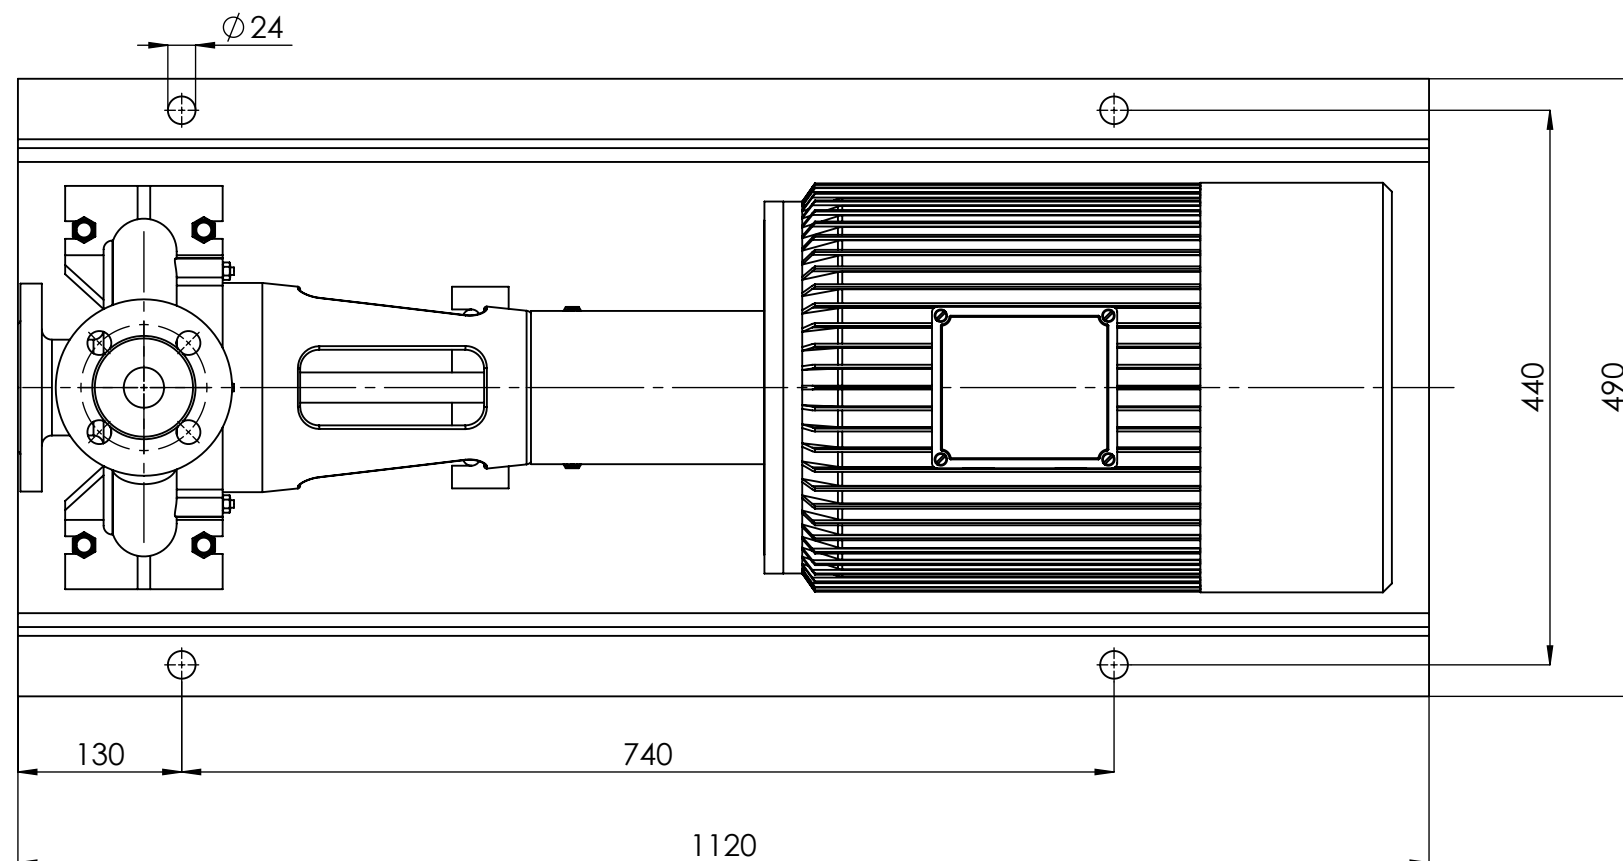

# NHVe.32-250 [22,0 kW] n= 2900 obr/min

NHVe.32-250	22,0kW/2900 rpm	 Grudziądz Ul. Droga Jeziorna 8
	180-2	