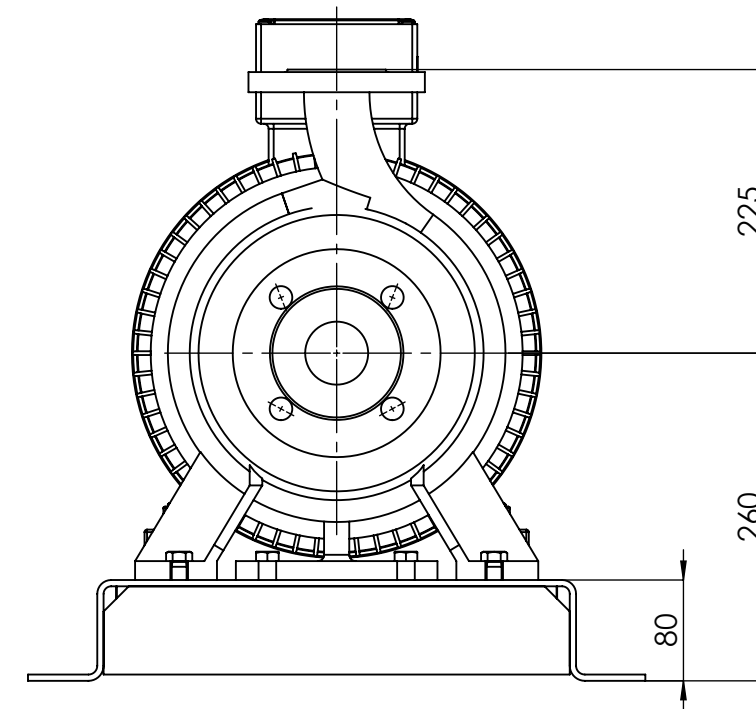

# NHVe.32-250 [22,0 kW] n= 2900 obr/min

NHVe.32-250	22,0kW/2900 rpm	 Grudziądz Ul. Droga Jeziorna 8
	180-2	