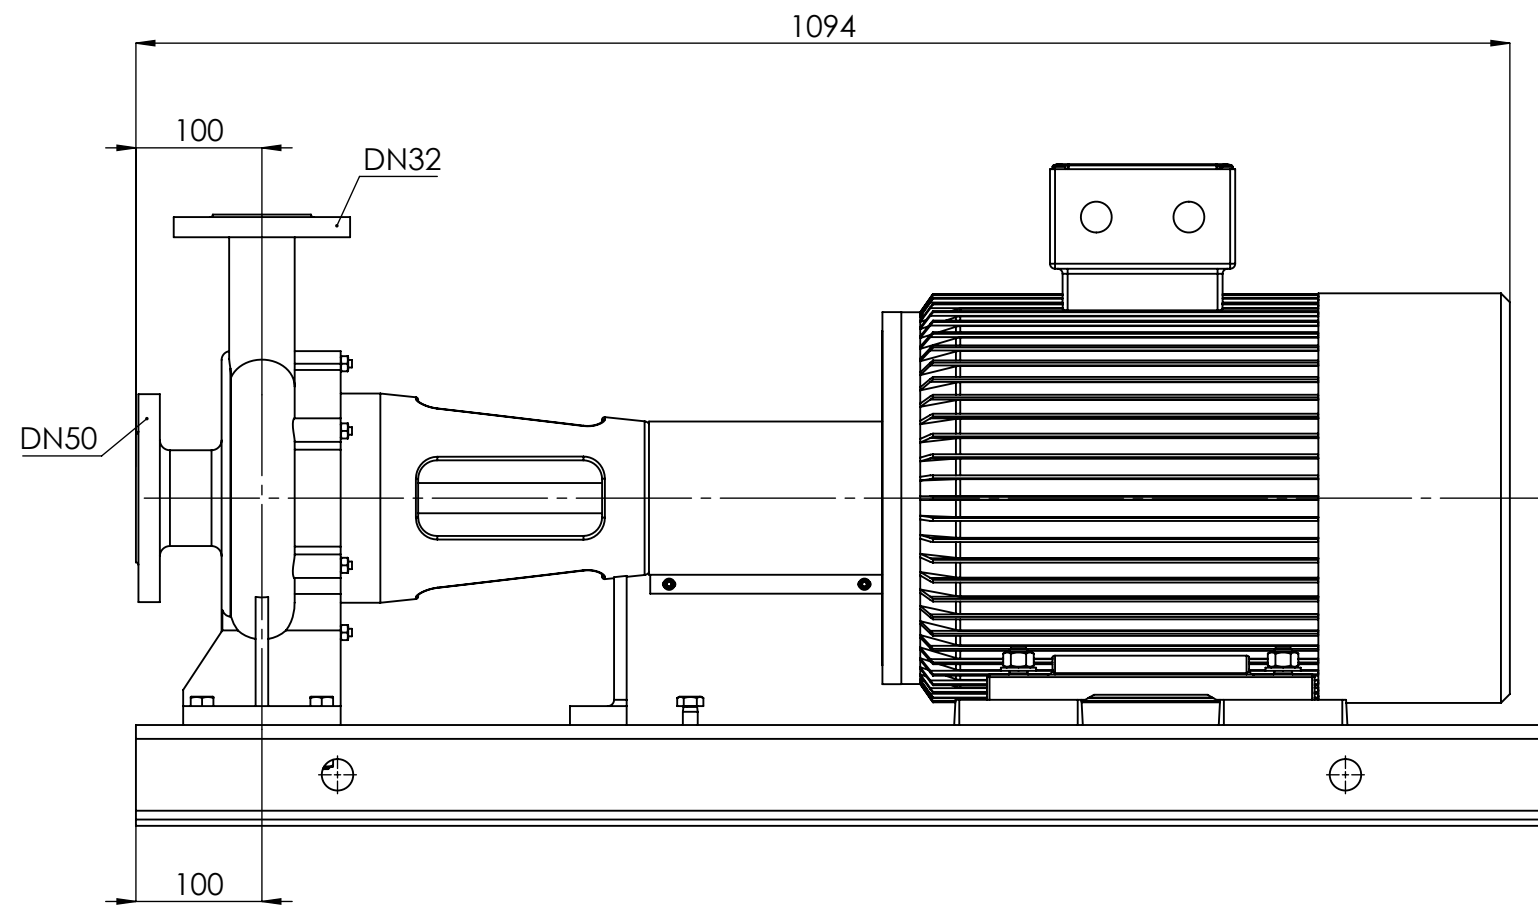

# NHVe.32-250 [22,0 kW] n= 2900 obr/min

NHVe.32-250	22,0kW/2900 rpm	 Grudziądz Ul. Droga Jeziorna 8
	180-2	