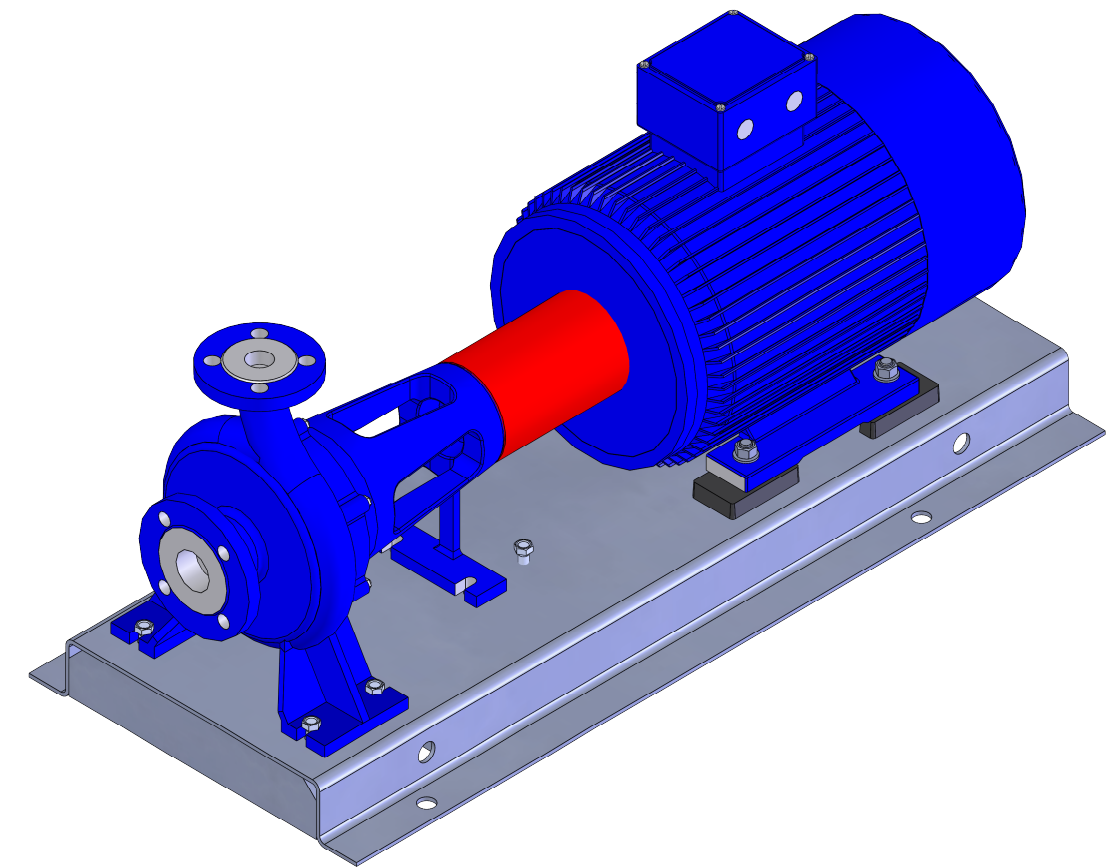

# NHVe.32-250 [22,0 kW] n= 2900 obr/min

NHVe.32-250	22,0kW/2900 rpm	 Grudziądz Ul. Droga Jeziorna 8
	180-2	